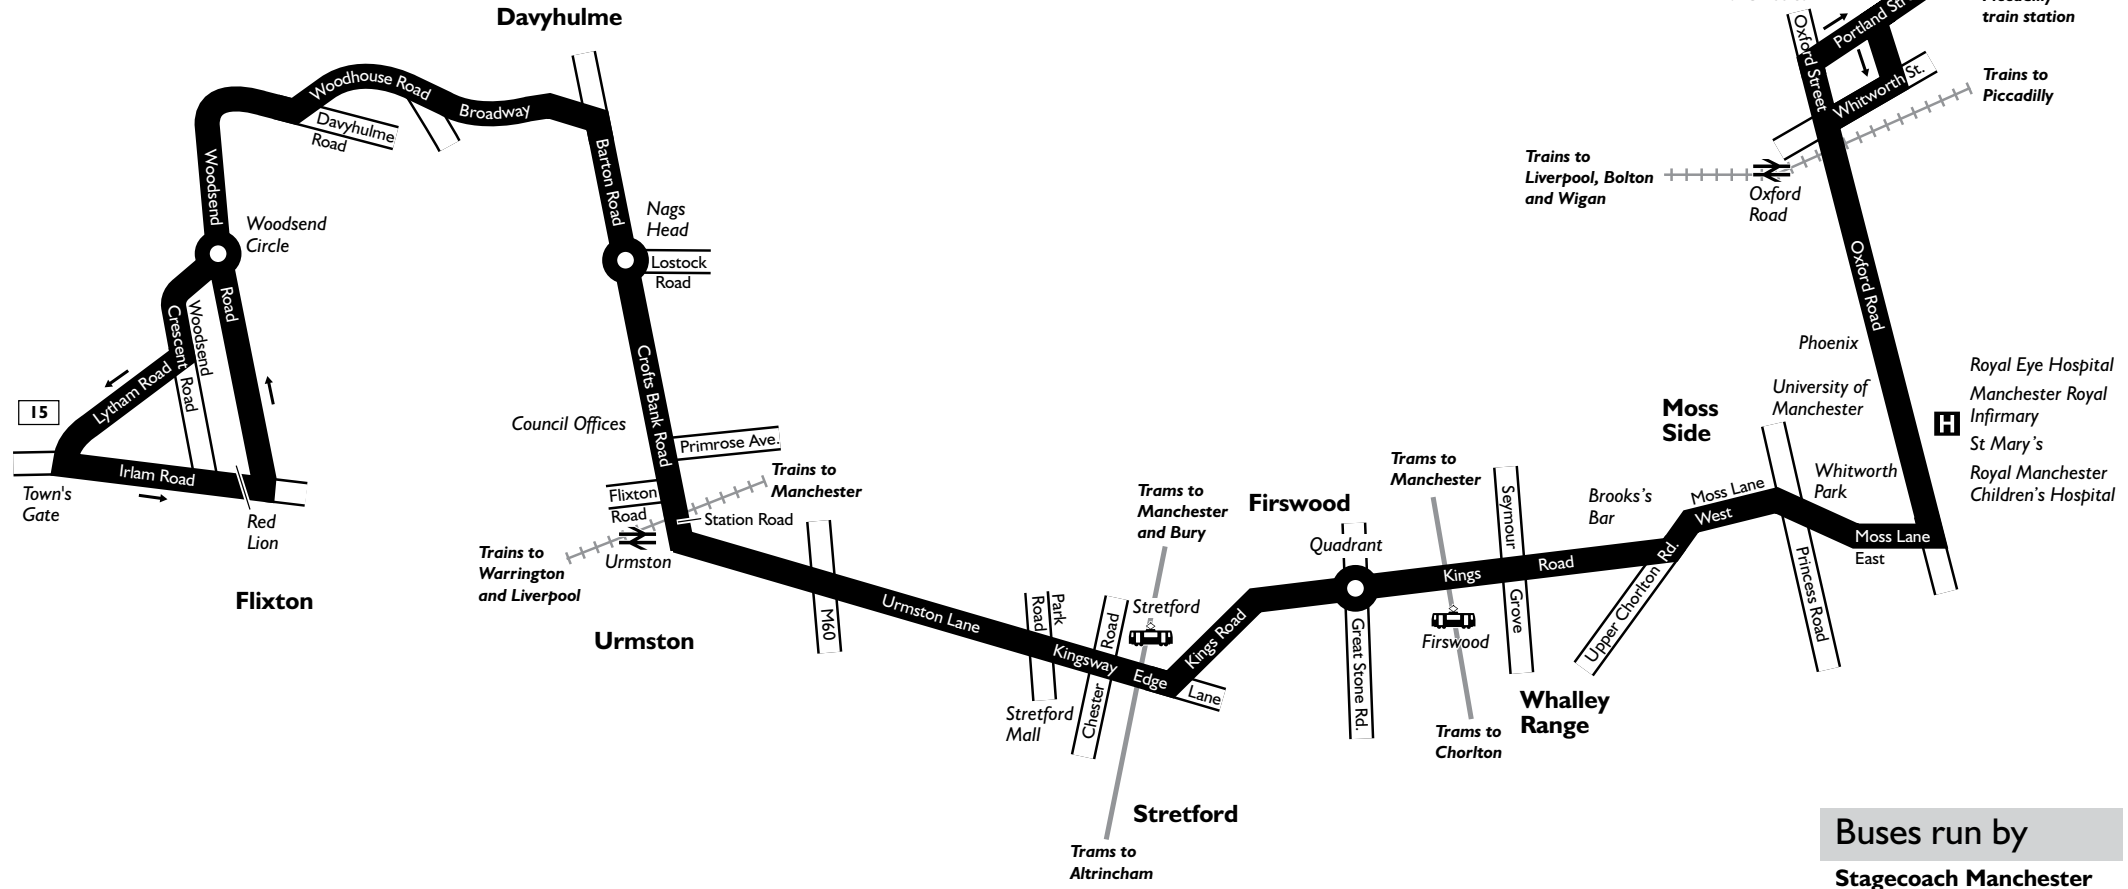

Route plan for bus number

15

KEY			
	– Bus route		– Direction of travel
	– Train line		– Bus station/ main connection point
	– Tram line		– Train station
	– Hospital		– Tram stop
	– Terminus		

Connection points

- **Bus:** Piccadilly Gardens
- **Train:** Urmston train station
  Oxford Road train station
- **Tram:** Stretford tram stop
  Firswood tram stop
  Piccadilly Gardens tram stop
  Mosley Street tram stop

Buses run by

Stagecoach Manchester
Hyde Road Depot
Ardwick
Manchester
M12 6JS
Telephone 0161 273 3377

Contains Ordnance Survey data ©Crown copyright and database right 2010
©0100022610 Transport for Greater Manchester 2011
Transport for Greater Manchester uses reasonable endeavours to check the accuracy of information published and to publish changes to information in a timely manner. In no event will Transport for Greater Manchester be liable for any loss that may arise from this information being inaccurate.