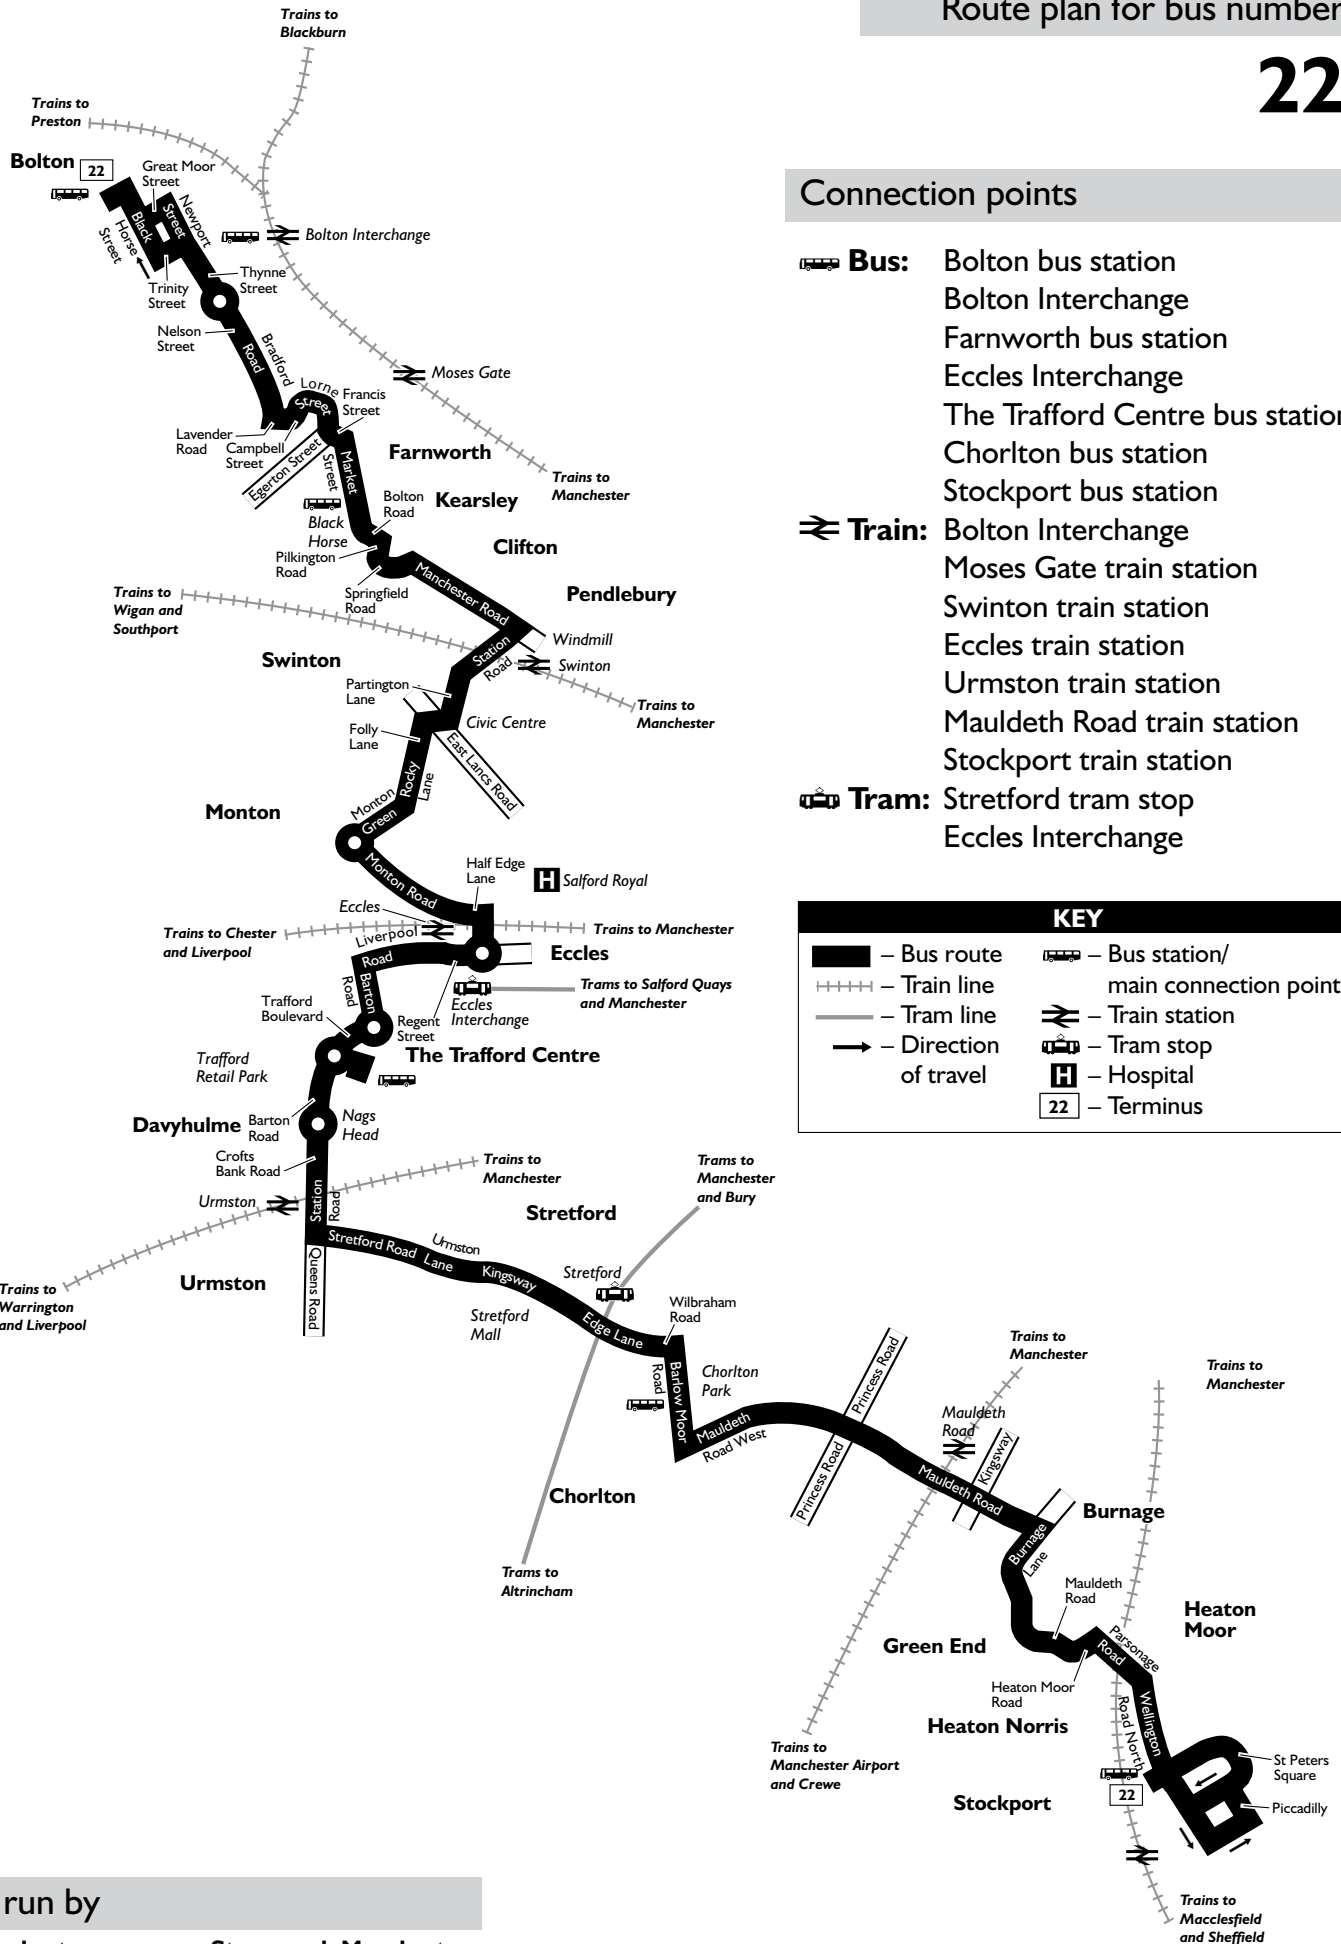

Connection points

- **Bus:** Bolton bus station
  Bolton Interchange
  Farnworth bus station
  Eccles Interchange
  The Trafford Centre bus station
  Chorlton bus station
  Stockport bus station
- **Train:** Bolton Interchange
  Moses Gate train station
  Swinton train station
  Eccles train station
  Urmston train station
  Mauldeth Road train station
  Stockport train station
- **Tram:** Stretford tram stop
  Eccles Interchange

KEY	
	– Bus route
	– Train line
	– Tram line
	– Direction of travel
	– Bus station/ main connection point
	– Train station
	– Tram stop
	– Hospital
	– Terminus

Buses run by

First Manchester
Wallshaw Street
Oldham
OLI 3TR
Telephone 0161 627 2929

Stagecoach Manchester
Hyde Road Depot
Ardwick
Manchester
M12 6JS
Telephone 0161 273 3377

Contains Ordnance Survey data ©Crown copyright and database right 2010
©0100022610 Transport for Greater Manchester 2011
Transport for Greater Manchester uses reasonable endeavours to check the accuracy of information published and to publish changes to information in a timely manner. In no event will Transport for Greater Manchester be liable for any loss that may arise from this information being inaccurate.