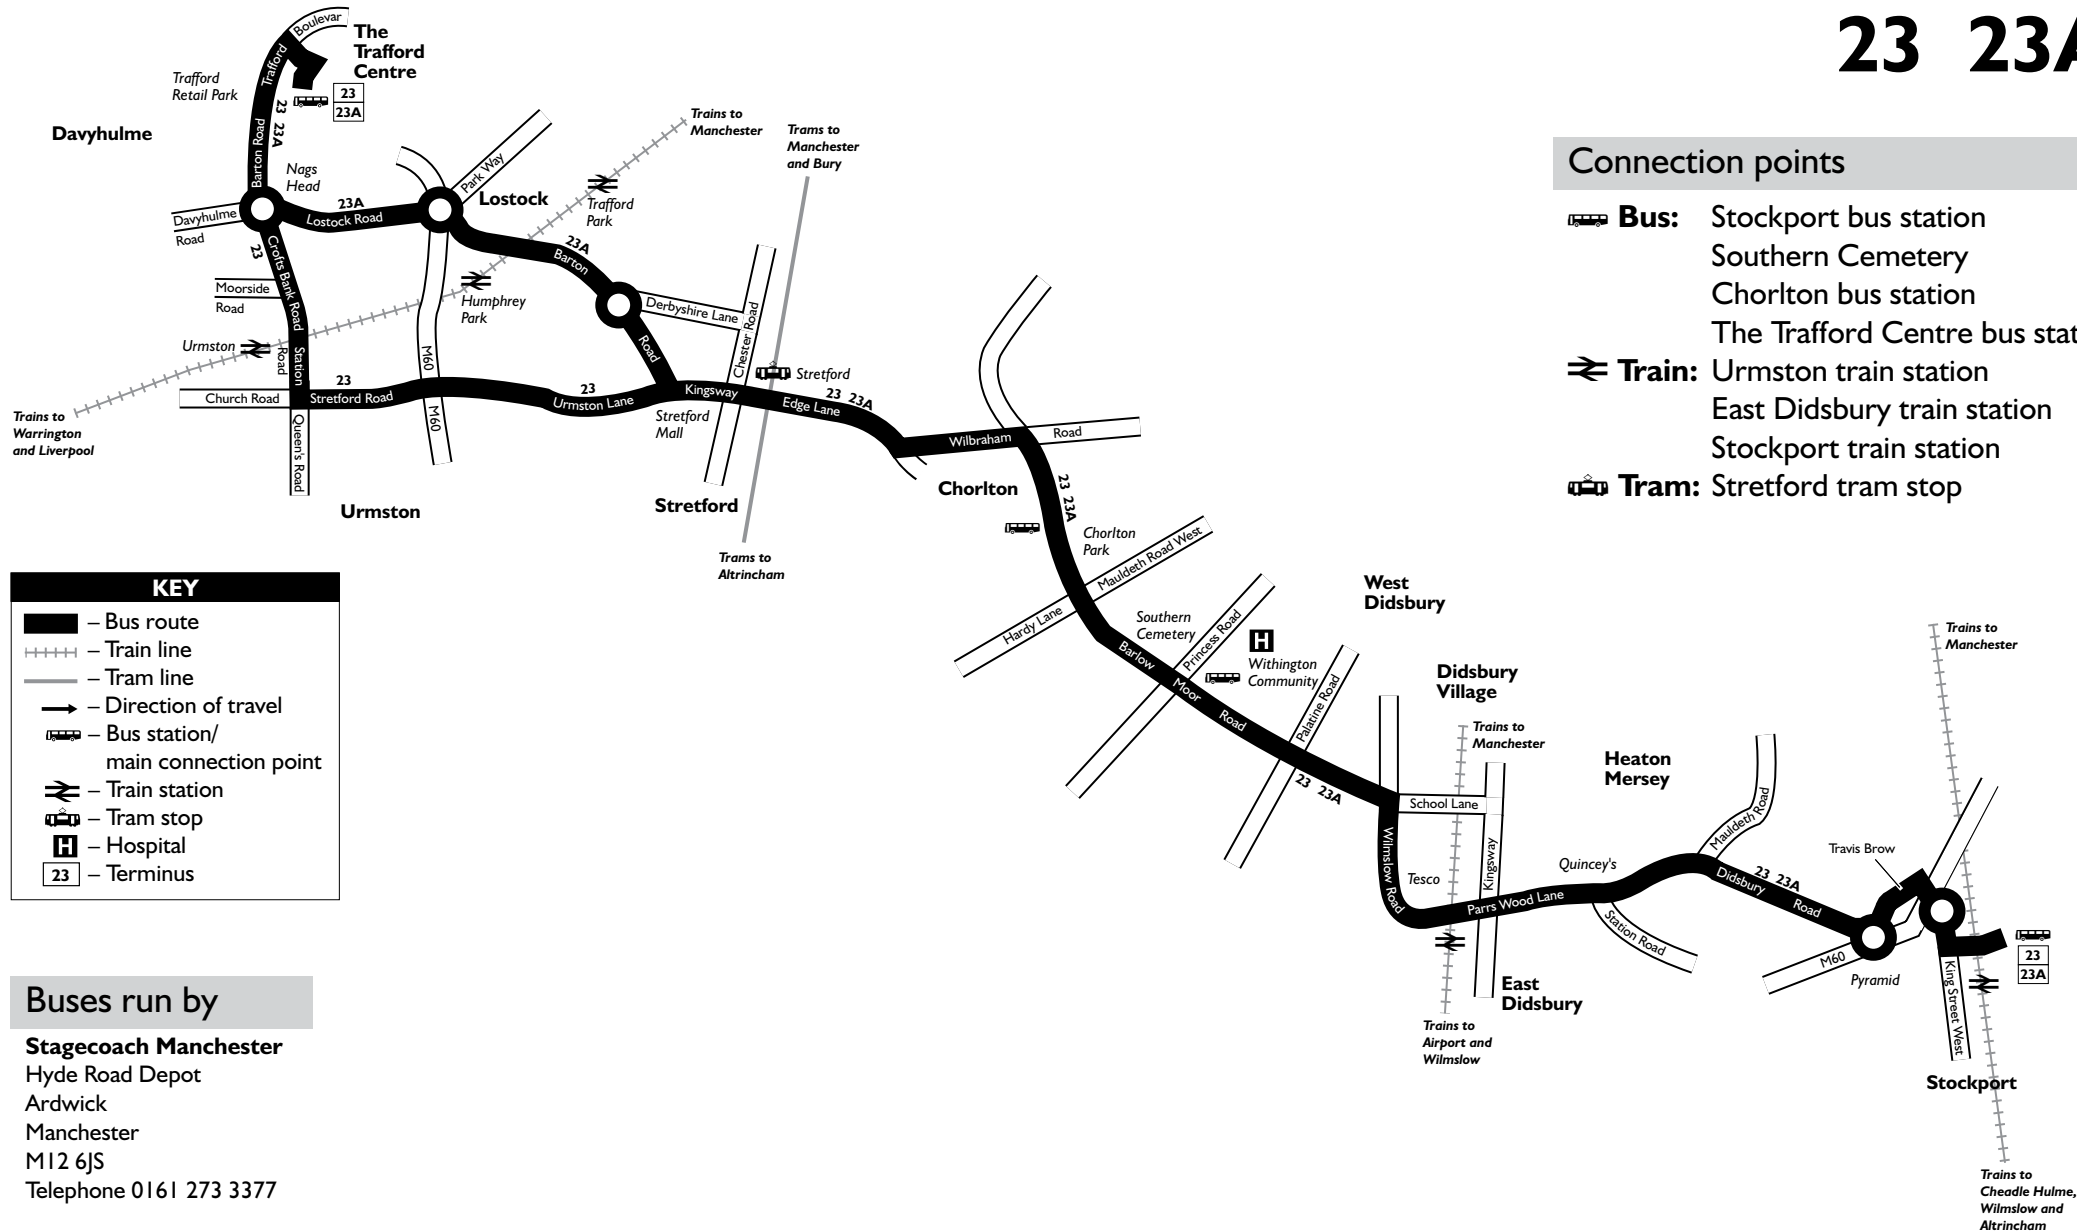

23 23A

Connection points

- **Bus:** Stockport bus station
  Southern Cemetery
  Chorlton bus station
  The Trafford Centre bus station
- **Train:** Urmston train station
  East Didsbury train station
  Stockport train station
- **Tram:** Stretford tram stop

KEY

- Bus route
- Train line
- Tram line
- Direction of travel
- Bus station/
  main connection point
- Train station
- Tram stop
- Hospital
- Terminus

Buses run by

Stagecoach Manchester
Hyde Road Depot
Ardwick
Manchester
M12 6JS
Telephone 0161 273 3377

Printed on Cocoon Silk, a coated recycled paper made using 50% recycled fibre from post consumer sources and 50% virgin fibre from sustainable forests.

GMPTe uses reasonable endeavours to check the accuracy of information published and to publish changes to information in a timely manner. In no event will GMPTe be liable for any loss that may arise from this information being inaccurate.
© 100022610 GMPTe 2010