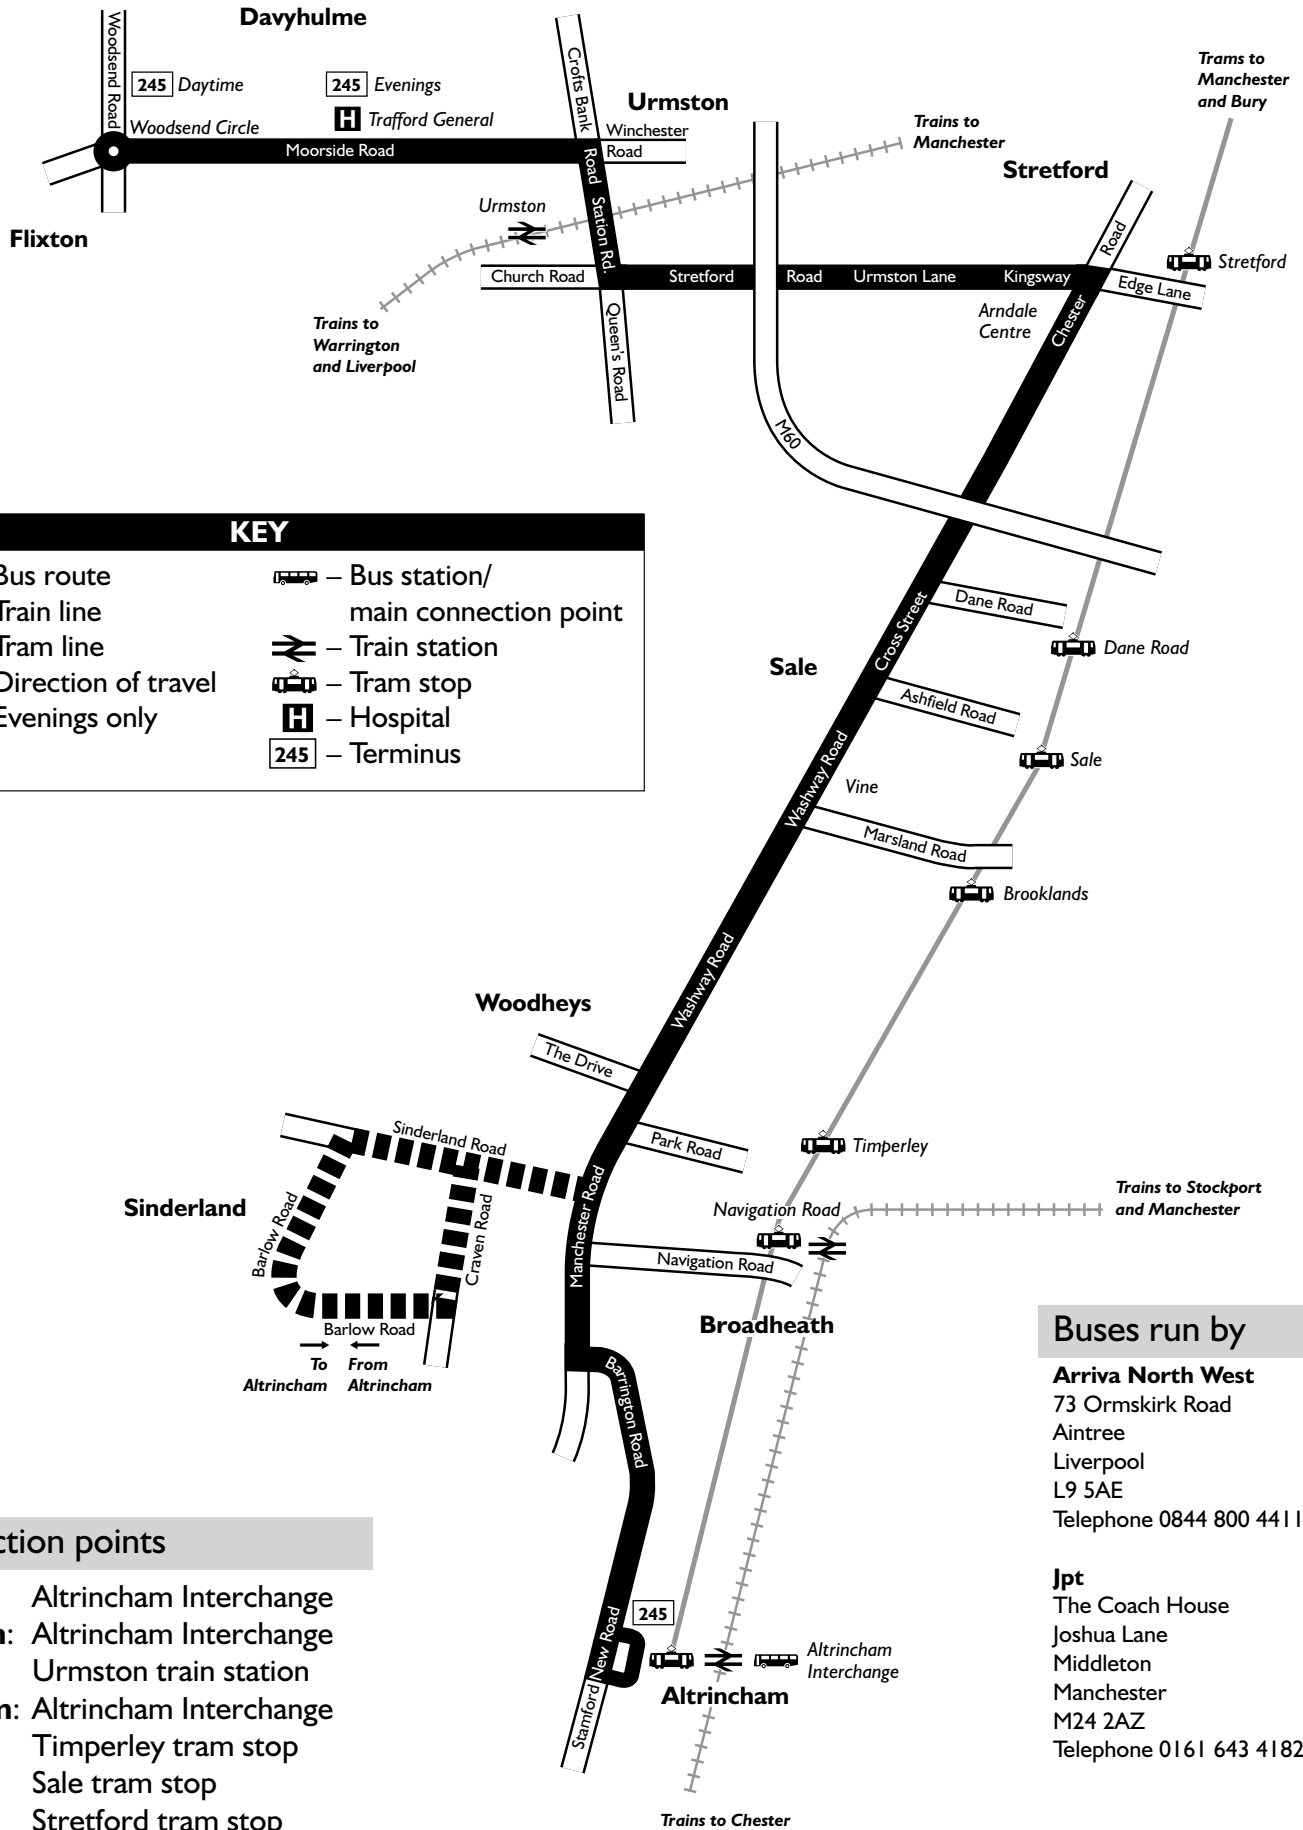

KEY

- Bus route	- Bus station/ main connection point
- Train line	- Train station
- Tram line	- Tram stop
- Direction of travel	- Hospital
- Evenings only	- Terminus

Buses run by

Arriva North West
73 Ormskirk Road
Aintree
Liverpool
L9 5AE
Telephone 0844 800 4411

Jpt
The Coach House
Joshua Lane
Middleton
Manchester
M24 2AZ
Telephone 0161 643 4182

Connection points

- **Bus:** Altrincham Interchange
- **Train:** Altrincham Interchange
  Urmston train station
- **Tram:** Altrincham Interchange
  Timperley tram stop
  Sale tram stop
  Stretford tram stop

Printed on Cocoon Silk, a coated recycled paper made using 50% recycled fibre from post consumer sources and 50% virgin fibre from sustainable forests.

GMPTTE uses reasonable endeavours to check the accuracy of information published and to publish changes to information in a timely manner. In no event will GMPTTE be liable for any loss that may arise from this information being inaccurate.