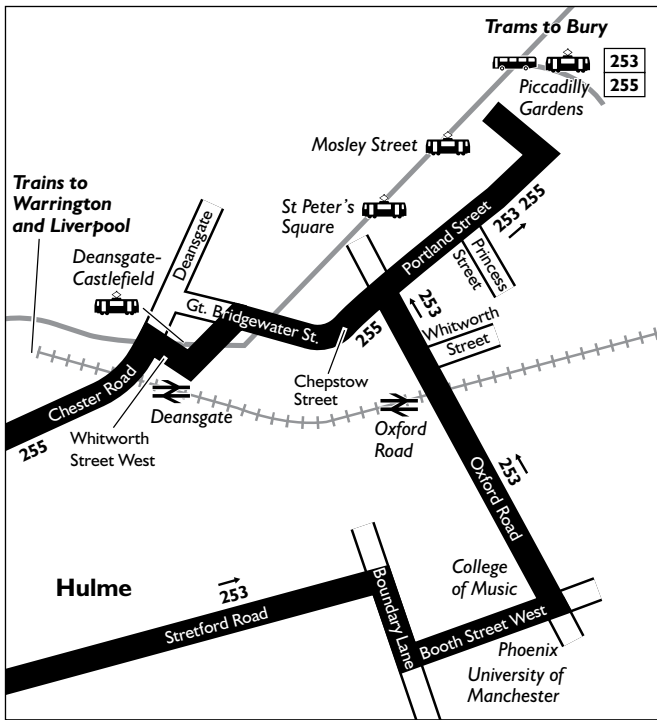

253 and 255 routes in Manchester city centre

Connection points

- **Bus:** Piccadilly Gardens
- **Train:** Deansgate train station
  Oxford Road train station
  Urmston train station
  Chassen Road train station
  Flixton train station
- **Tram:** Piccadilly Gardens,
  Mosley Street,
  Deansgate-Castlefield, Cornbrook,
  Trafford Bar, Old Trafford,
  Stretford tram stops