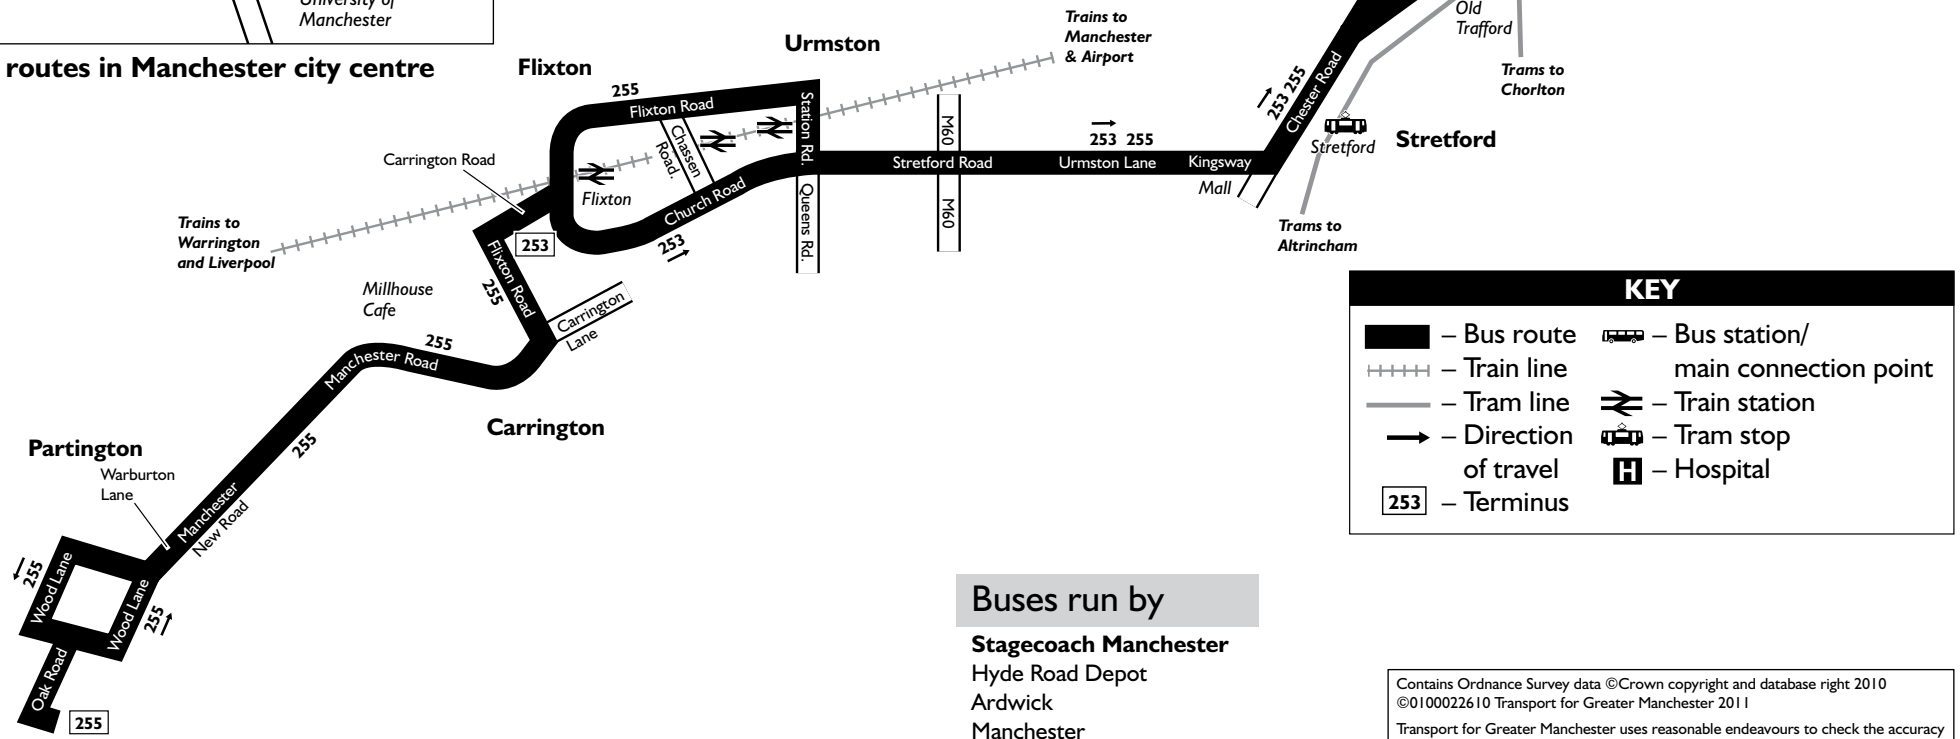

Route plan for bus numbers

253 255

KEY			
	- Bus route		- Bus station/ main connection point
	- Train line		- Train station
	- Tram line		- Tram stop
	- Direction of travel		- Hospital
	- Terminus		

Buses run by

Stagecoach Manchester
Hyde Road Depot
Ardwick
Manchester
M12 6JS
Telephone 0161 273 3377

Contains Ordnance Survey data ©Crown copyright and database right 2010
©0100022610 Transport for Greater Manchester 2011
Transport for Greater Manchester uses reasonable endeavours to check the accuracy of information published and to publish changes to information in a timely manner. In no event will Transport for Greater Manchester be liable for any loss that may arise from this information being inaccurate.