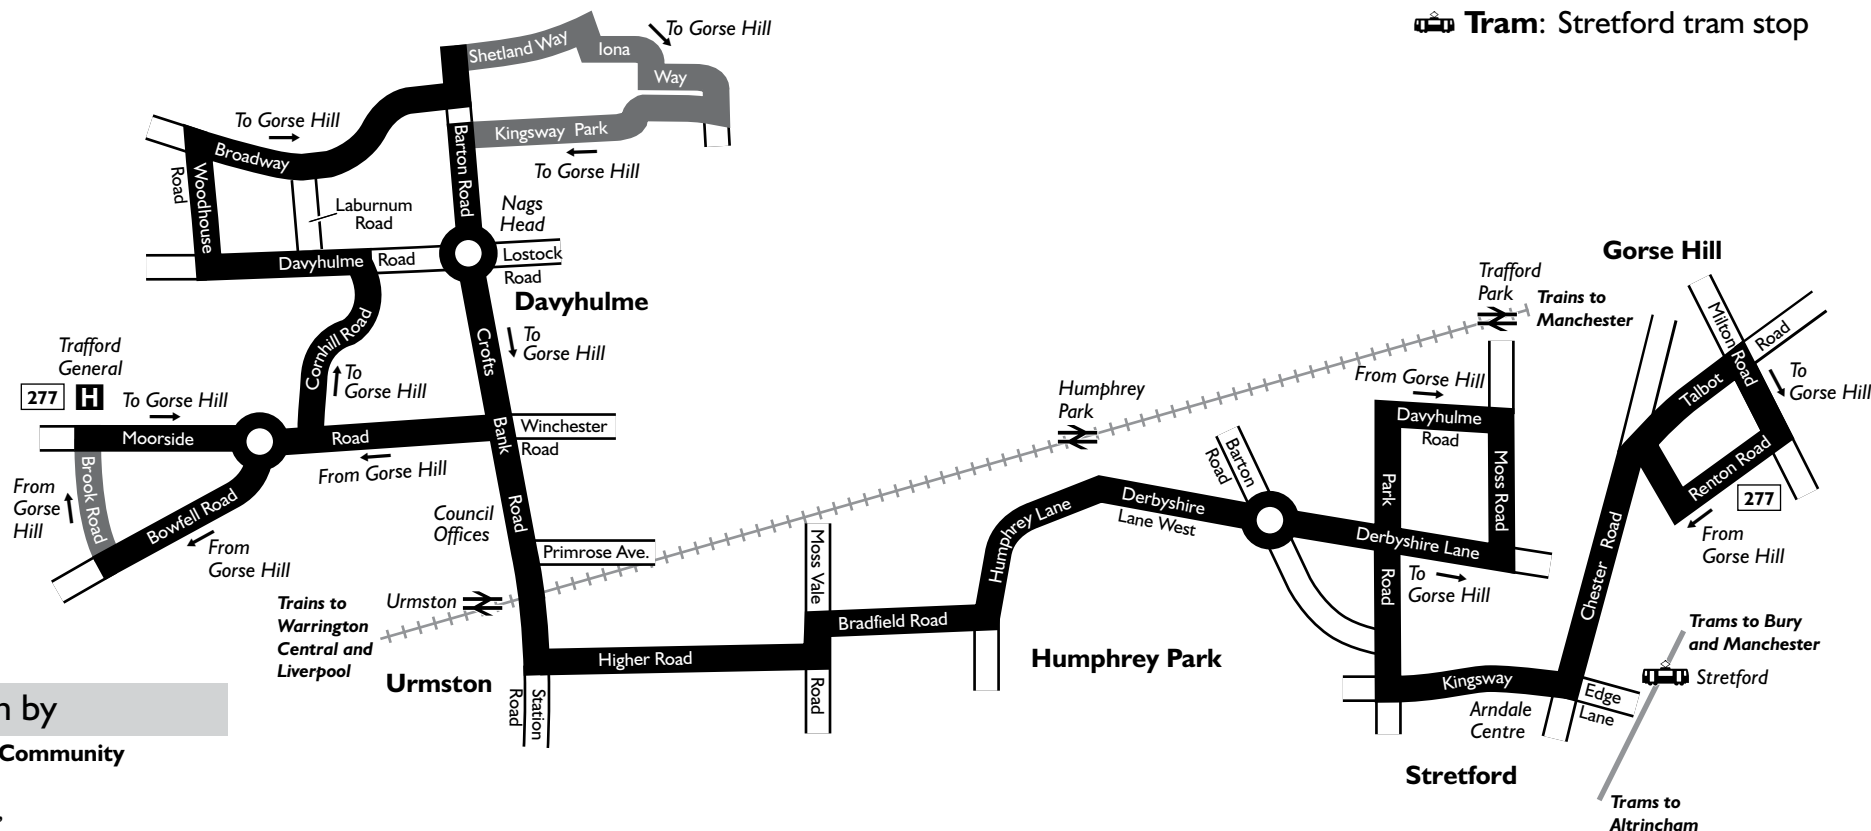

Travelshop

Opening times of GMPT Travelshops in the area covered by this leaflet

Altrincham Interchange

Mon to Sat 7.30am to 1.15pm and 2pm to 5pm
Sunday* Closed

Manchester Piccadilly Gardens

Mon to Sat 7am to 6pm
Sunday* 10am to 6pm

Manchester Shudehill Interchange

Mon to Sat 7am to 7.30pm
Sunday* 10am to 1.20pm and 2pm to 5.30pm

*Including public holidays

KEY

-  – Bus route
-  – Hail and ride: passengers can get on or off the bus wherever it is safe
-  – Direction of travel
-  – Train line
-  – Tram line
-  – Train station
-  – Tram stop
-  – Hospital
-  – Terminus

Connection points

-  **Train:** Humphrey Park train station
Urmston train station
Trafford Park train station
-  **Tram:** Stretford tram stop

Buses run by

Manchester Community Transport

Crossley Park,
Crossley Road,
Heaton Chapel,
Stockport,
SK4 5BF